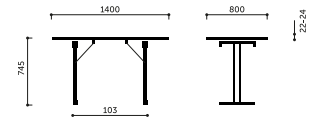

Standard Folding Table 4680-25