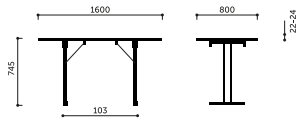

Kolor blatu (Melamina)

Beech M3227

Wymiary

Standard Folding Table 4680-58

Standard Folding Table 4680-90

Standard Folding Table 4680-54

Standard Folding Table 4680-39

Standard Folding Table 4680-27

Standard Folding Table 4680-15

Standard Folding Table 4680-52

Standard Folding Table 4680-38

Standard Folding Table 4680-25

Standard Folding Table 4680-24

Standard Folding Table 4680-36

Standard Folding Table 4680-22