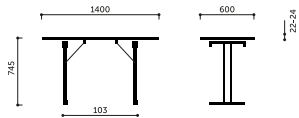

Standard Folding Table 4680-52