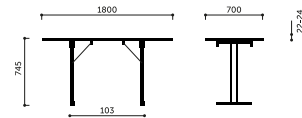

Kolor blatu (Melamina)

Beech M3227

Wymiary

Standard Folding Table 4680-58

Standard Folding Table 4680-90

Standard Folding Table 4680-54

Standard Folding Table 4680-39

Standard Folding Table 4680-27

Standard Folding Table 4680-15

Standard Folding Table 4680-52

Standard Folding Table 4680-38

Standard Folding Table 4680-25

Standard Folding Table 4680-24

Standard Folding Table 4680-36

Standard Folding Table 4680-22