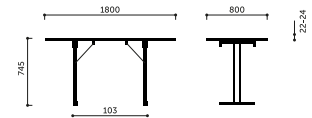

Kolor blatu (Melamina)

Beech M3227

Wymiary

Standard Folding Table 4680-58

Standard Folding Table 4680-90

Standard Folding Table 4680-54

Standard Folding Table 4680-39

Standard Folding Table 4680-27

Standard Folding Table 4680-15

Standard Folding Table 4680-52

Standard Folding Table 4680-38

Standard Folding Table 4680-25

Standard Folding Table 4680-24

Standard Folding Table 4680-36

Standard Folding Table 4680-22