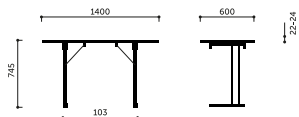

Standard Folding Table 4688-52