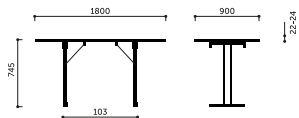

Kolor blatu (Melamina)

Beech M3227

Wymiary

Standard Folding Table 4680-58

Standard Folding Table 4680-90

Standard Folding Table 4680-54

Standard Folding Table 4680-39

Standard Folding Table 4680-27

Standard Folding Table 4680-15

Standard Folding Table 4680-52

Standard Folding Table 4680-38

Standard Folding Table 4680-25

Standard Folding Table 4680-24

Standard Folding Table 4680-36

Standard Folding Table 4680-22