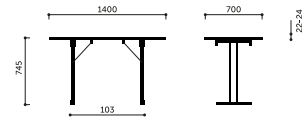

Standard Folding Table 4680-38