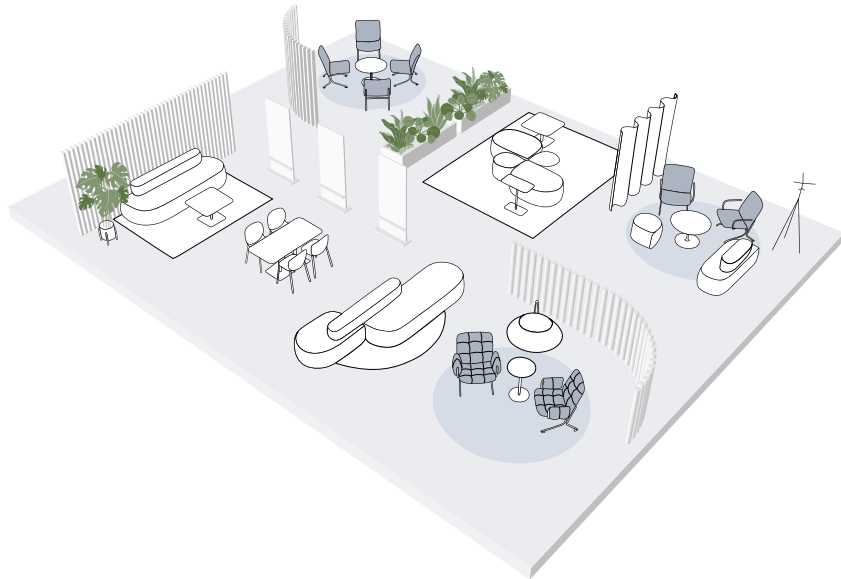

Fostering collaboration, socialization and comfort through thoughtfully designed work environment.

Spaces that support creativity in the workplace should facilitate informal social interactions, as chance meetings, spontaneous conversations and joining ongoing conversations foster the generation of new ideas and inspiration.